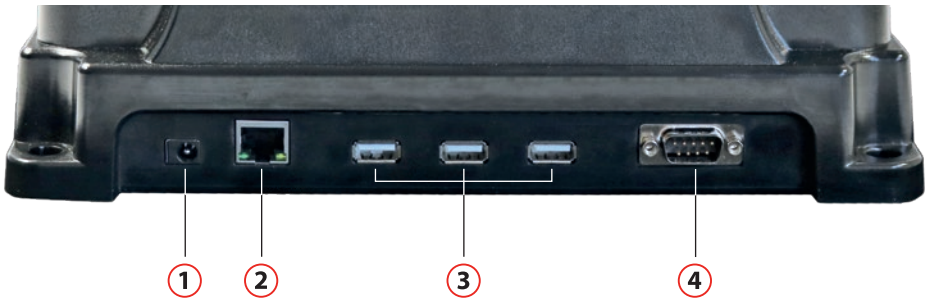

TECHNICAL FEATURES

Dimension: approx. 13,5 x 20,5 x 27,4 cm

Weight: 940g

4 Mounting holes to fix the docking station

Connections:

- ① 1 x Power-supply
- ② 1 x RJ45 Ethernet → affected IS910.1: supports OS ANDROID 8.0 from firmware status 20190410; all other tablets compatible
- ③ 3 x USB (support for low power device: mouse, keyboard, USB memory stick, etc.)
- ④ 1 x service interface

Application example
with IS930.1

CONTENTS

Docking Station DS930.1, power adapter, manual